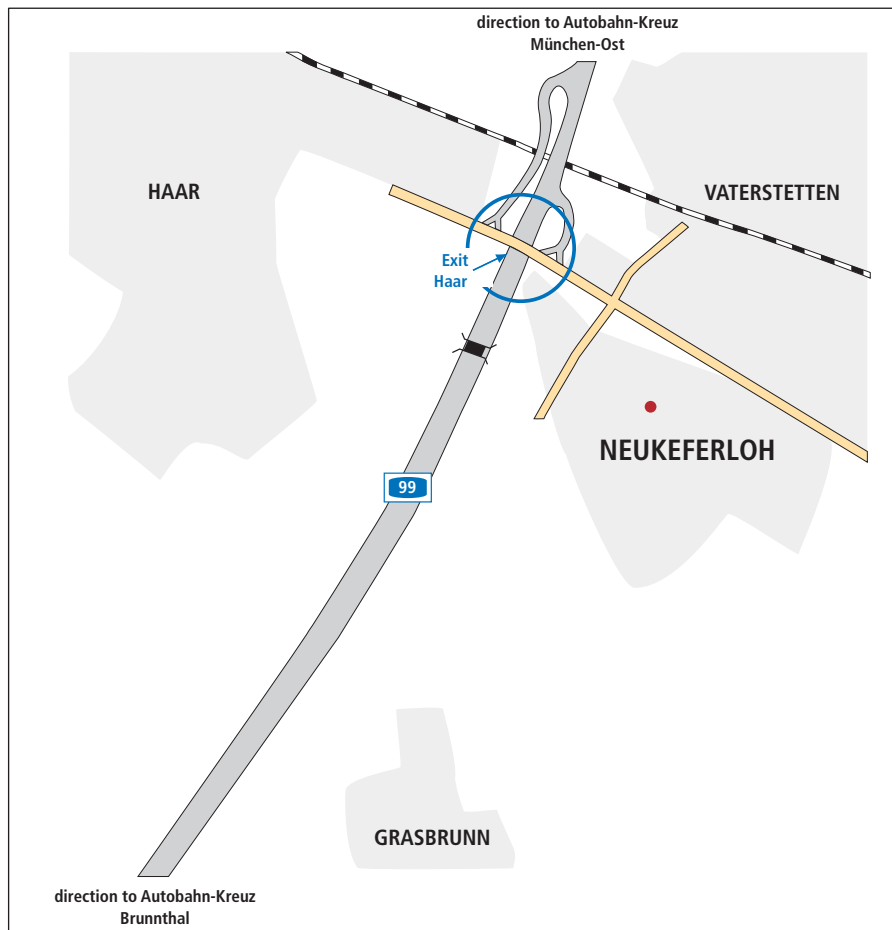

By car:

At connection point "Haar", change from A99 onto 304 in direction Ebersberg. Continue 400m (0.25 miles) on 304 to the next traffic light. At traffic light, make a right onto Grasbrunner Weg. Continue on Grasbrunner Weg. After 400m (0.25 miles), take a left onto Saarlandstraße toward city hall ("Rathaus"). Continue 50m (0.03 miles) on Lerchenstraße to Gründlandstraße. Main entrance and parking are accessible from junction Grünlandstraße/Lerchenstraße right across the streets from the fire station.

From Munich Airport / Munich Central Railway Station to Grasbrunn

By Taxi Cab: From Munich airport to phoenix|x-ray: Duration appr. 35 minutes, appr. 45.00 EUR.

By Metro Railway (S-Bahn): Airport / Munich Central Station:

From the Airport, take Line 8 in direction "Hauptbahnhof" (Central Railway Station) to station "Leuchtenbergring". Switch trains to either Line S3 in direction "Zorneding" or S4 in direction "Ebersberg" to station "Vaterstetten". Get off the train. From here, you may walk (15 min.) or take a cab to phoenix|x-ray, which is a 5-minute car ride away. Or just give us a call and we'll be happy to pick you up.